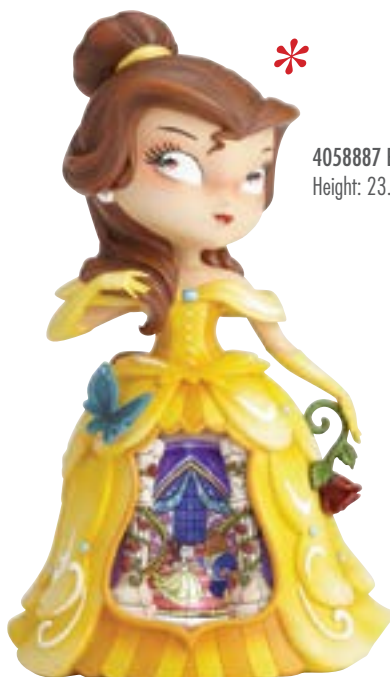

4058896 Cheshire Cat
Height: 16.0cm

4058895 Tinker Bell
Height: 13.0cm

4058894 Mickey Mouse
& Minnie Mouse
Height: 14.0cm

4058886 Evil Queen
Height: 26.0cm

* Diorama scene lights up with
2 x LR41/PG3 batteries included.

4058888 Aurora
Height: 23.5cm

4058889 Maleficent
Height: 25.5cm

**ARTIST
MISS MINDY**

Miss Mindy's 'Cartoon Folk Art' ranges from fluid ink drawings and paintings, to her fabulously handcrafted sculptures. She is also a sought-after toy making aficionado, specialising in her one of a kind creations, and customising vinyl toys. Miss Mindy inherited her knack for art from her grandmother who was an ink and paint girl for the Walt Disney Studios in the '30s and '40s working on animated classics like Snow White and the Seven Dwarfs and Pinocchio.

4058885 Snow White
Height: 23.0cm

4058891 Dopey
Height: 10.0cm

4058890 Grumpy
Height: 10.5cm

4058887 Belle
Height: 23.0cm

4058892 Lumiere
Height: 10.5cm

4058893 Cogsworth
Height: 10.0cm

HOLIDAZZLERS & WATERDAZZLERS

DEPARTMENT 

See your favourite Disney characters light up in magical scenes. Perfect for adding a little sparkle to festive celebrations. *Holidazzlers* include two easily replaceable CR2032 batteries. *Waterdazzlers* include three AAA batteries.