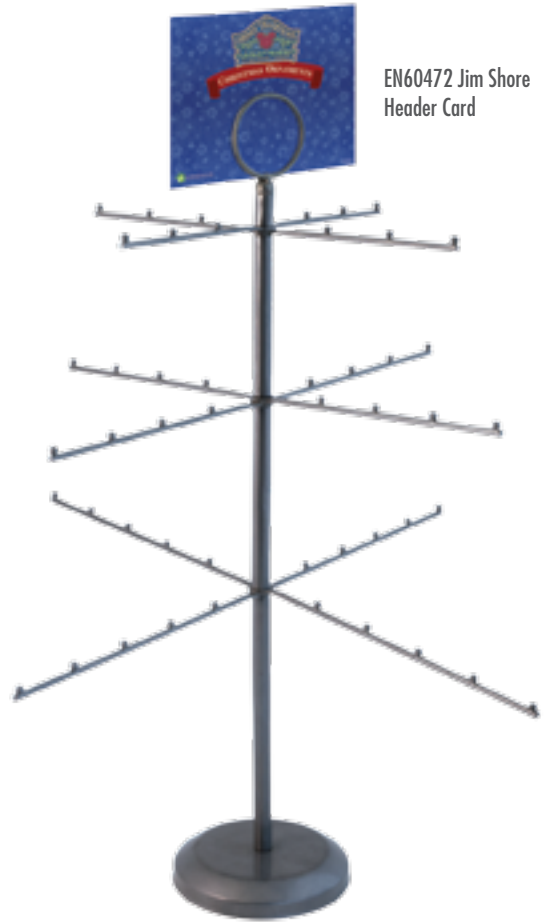

# CHRISTMAS ACCESSORIES

A27553 Eeyore  
(Hanging Ornament)  
Height: 7.0cm

A27551 Pooh  
(Hanging Ornament)  
Height: 9.0cm

A27552 Tigger  
(Hanging Ornament)  
Height: 9.0cm

EN60472 Jim Shore  
Header Card

A28361 Hanging Ornament Displayer  
Height: 67.0cm

A28239 Sugar Coated  
Mickey Mouse  
(Hanging Ornament)  
Height: 10.0cm

A28240 Sugar Coated  
Minnie Mouse  
(Hanging Ornament)  
Height: 10.0cm

A28241 Sugar Coated Pluto  
(Hanging Ornament)  
Height: 10.0cm