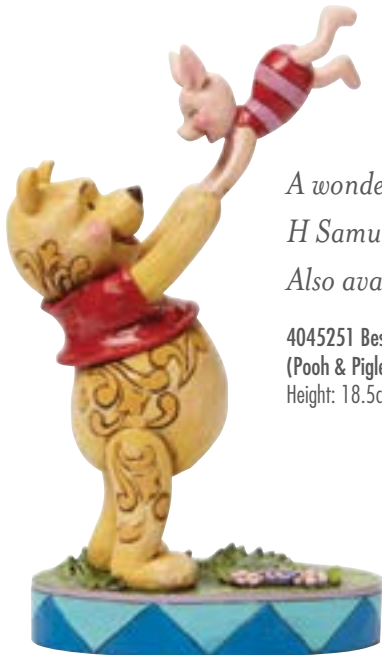

4050882 Spring in Bloom
(Frozen Fever Anna)
Height: 19.0cm

*A wonderful piece exclusive to
H Samuel in the UK and Ireland.
Also available to overseas customers.*

4045251 Best Friends Forever
(Pooh & Piglet)
Height: 18.5cm