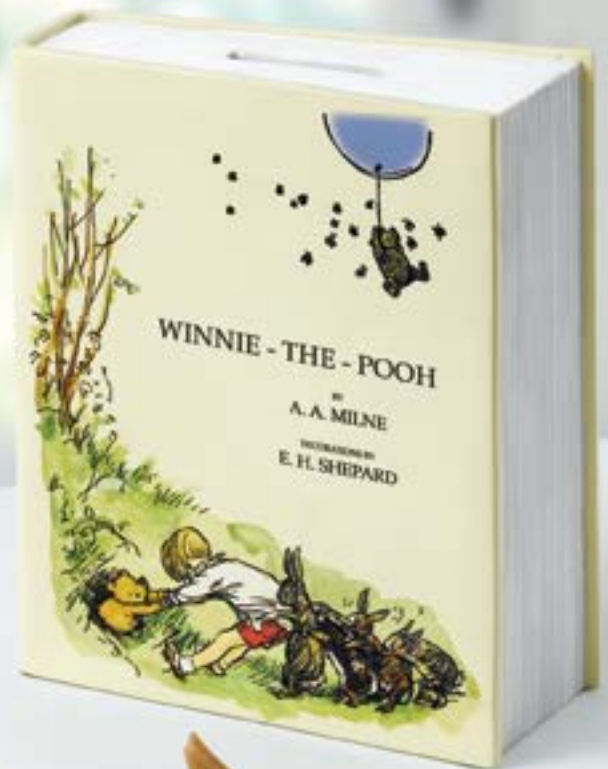

A27729 Classic Pooh
90th Anniversary Money Bank
Height: 14.5cm