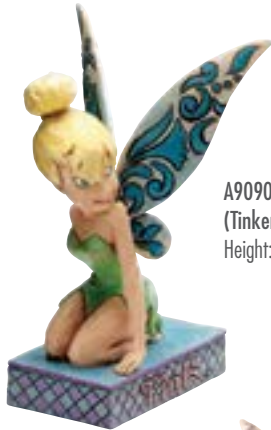

4046038 Love is in the Air (Mickey & Minnie Mouse)  
Height: 16.0cm

4054278 Puppy Love  
(Pongo with Penny & Rolly)  
Height: 16.0cm

# PERSONALITY POSES

4050411 Be Adventurous (Jasmine)  
Height: 8.0cm

4050410 Be Kind (Belle)  
Height: 9.0cm

4050408 Be Creative (Rapunzel)  
Height: 8.0cm

4050409 Be a Dreamer (Snow White)  
Height: 8.5cm

4045244 Crafty Tink (Tinker Bell)  
Height: 9.5cm

A9090 Pixie Pose (Tinker Bell)  
Height: 11.5cm

4011754 A Pixie Delight (Tinker Bell)  
Height: 11.5cm

4016555 Ohana Means Family (Stitch)  
Height: 9.5cm