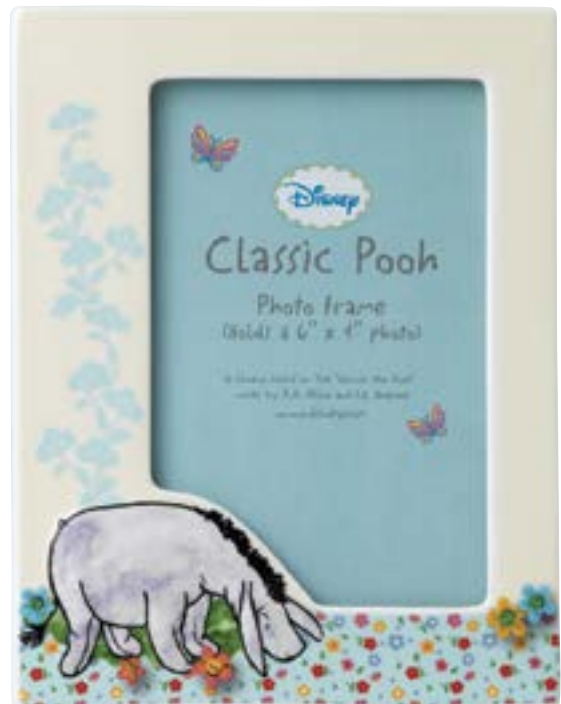

# Classic Pooh

Our Classic Pooh nursery and giftware collections capture the humour and innocence of the iconic bear, Winnie the Pooh, and of his friends from the 100 Acre Wood, and are cherished by young and old alike.

## EYORE

A27402 Eeyore (Standing)  
Height: 6.0cm

A27404 Eeyore  
(Standing on his head)  
Height: 7.0cm

A27409 Eeyore Musical  
Tune: Brahms' Lullaby  
Height: 11.0cm

A27401 Eeyore (Head bowed)  
Height: 6.0cm

A27403 Eeyore (Sitting)  
Height: 6.5cm

A27412 Eeyore Photo Frame  
Height: 18.5cm  
Holds a 6" x 4" Photo

A27411 Eeyore Money Bank  
Height: 12.0cm

A27728 Classic Pooh  
90th Anniversary Figurine  
Height: 12.0cm