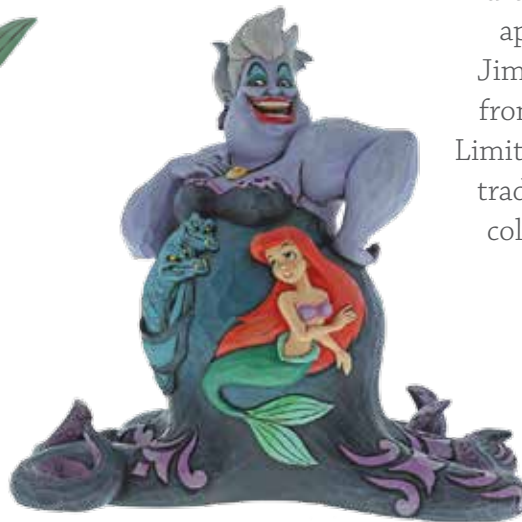

4059730 Daddy's Little Princess (Ariel & King Triton)
Height: 25.0cm 🎁

4059732 Deep Trouble (Ursula)
Height: 21.0cm 🎁