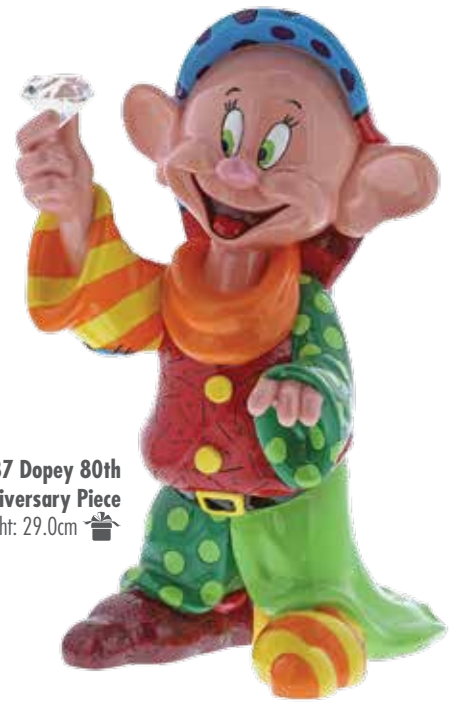

4055228 Mickey Mouse & Minnie Mouse
Height: 17.5cm 📦

**4058181 Minnie Mouse
with Flowers**
Height: 21.0cm 📦

4058173 Marie
Height: 19.0cm 🎁

4058175 Simba
Height: 12.0cm 🎁

4058174 Figaro
Height: 18.0cm 🎁

4050482 Dumbo
Height: 15.0cm 🎁

4051799 Cheshire Cat
Height: 14.5cm 🎁

4058176 Dumbo
Height: 19.0cm 🎁

4049693 Alice in Wonderland
Height: 22.0cm 🎁

4039139 Chip 'n' Dale
Height: 15.5cm 🎁

4055230 Bambi & Thumper
Height: 14.5cm 🎁

4046354 Pinocchio
75th Anniversary Piece
Height: 20.5cm 🎁

4030816 Stitch
Height: 20.0cm 📦

4057163 Maleficent Dragon
Height: 27.0cm 📦

4055687 Dopey 80th Anniversary Piece
Height: 29.0cm 📦

4055232 Lilo & Stitch
Height: 14.0cm 📦

4055231 Winnie the Pooh & Piglet
Height: 16.0cm 📦

4050481 Eeyore
Height: 11.0cm 📦

MINI FIGURINES

4049372 Mickey Mouse
Height: 8.0cm 📦

4026293 Cheshire Cat
Height: 7.0cm 📦

4049376 Stitch
Height: 9.0cm 📦

4049373 Minnie Mouse
Height: 8.0cm 📦

4049374 Tinker Bell
Height: 9.0cm 📦