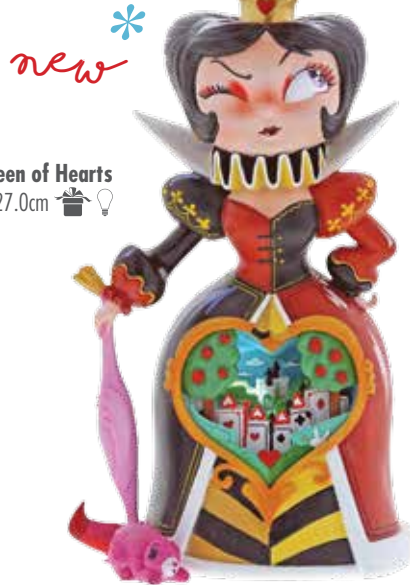

A28940 Belle Organic Bamboo Snack Box with Cutlery Set

Height: 7.0cm 🎁

new

A29020 Gifts to Honour (Mulan)

Height: 15.0cm 🎁

The World of Miss Mindy combines the Magic of Disney with the unique design twist of the artist, Miss Mindy. Her Cartoon Folk Art style brings a whimsical and fresh interpretation to Disney's most beloved characters, and a new way to enjoy Disney's timeless favourites.

* Stock due mid year

Diorama scene
lights up with 3 x
LR41/AG3 batteries

6001035 Alice on Mushroom
Height: 15.0cm 🎁

6001036 Queen of Hearts
Height: 27.0cm 🎁💡

6001037 White Rabbit
Height: 10.0cm 🎁

6001166 Centaurette
Height: 17.0cm 🎁

6001167 Pegasus
Height: 10.0cm 🎁

4058896 Cheshire Cat & Alice
Height: 16.0cm 🎁

A29380 Card Guard
Ace of Hearts
Height: 13.0cm 🎁

A29379 Card Guard
3 of Spades
Height: 13.0cm 🎁

4058895 Tinker Bell
Height: 13.0cm 📦