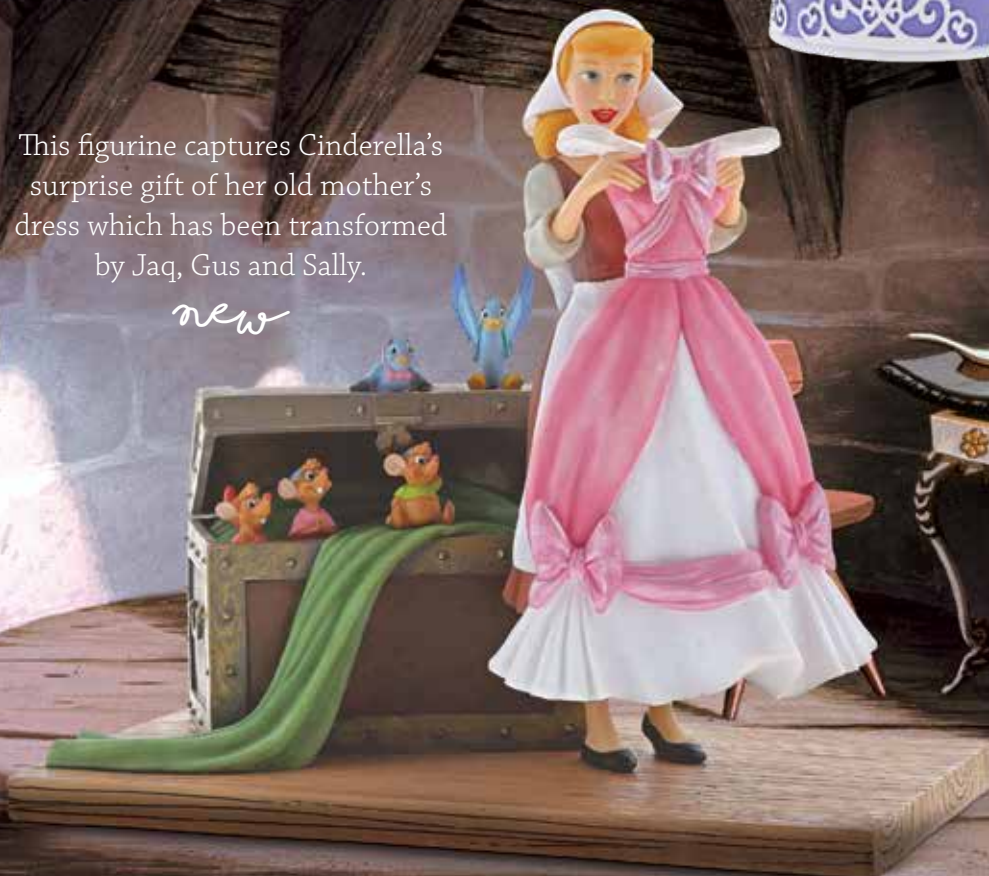

A27979 Isn't she a vision (Ariel & Eric)
Height: 25.0cm 📦

A28400 The Fairest of Them All (Snow White)
Height: 16.0cm 📦

A28075 A Whole New World (Jasmine & Aladdin)
Height: 22.0cm 📦

A27139 Everyone Has a Dream (Rapunzel Musical)
Tune: *Oh What a Beautiful Morning*
Height: 11.0cm 📦🎵

This figurine captures Cinderella's surprise gift of her old mother's dress which has been transformed by Jaq, Gus and Sally.

new

A29058 Such A Surprise (Cinderella)
Height: 17.0cm 📦

**A28746 Enchanted Rose
(Belle Trinket Tray)**
Length: 12.0cm 🎁