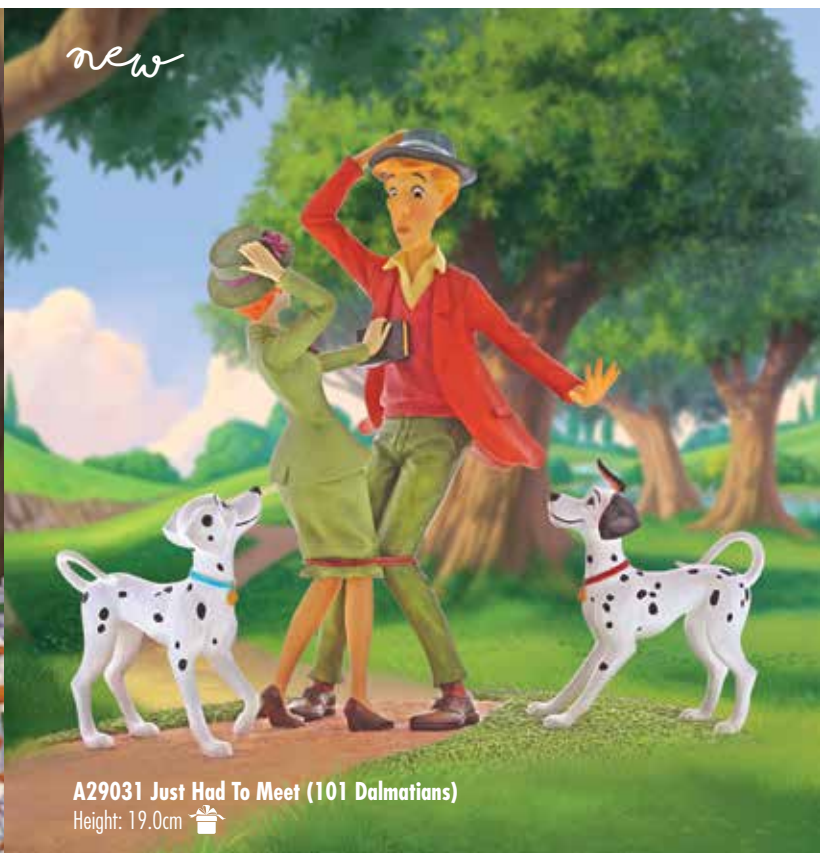

Disney ENCHANTING COLLECTION

Enchanting Disney Collection from Enesco features favourite Disney characters and is certain to have broad appeal. All figurines are developed in the UK and hand painted by our skilled artisans in Asia.