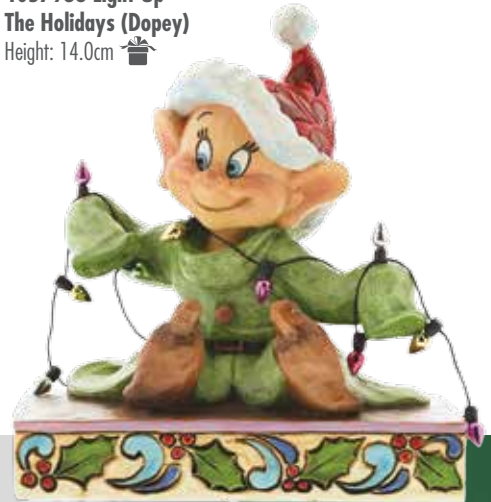

4051967 Merry Minnie Mouse
Height: 12.0cm

Windows and lantern light up!

4046025 Holiday Harmony (Mickey Mouse & Gang Carolling)
Height: 18.0cm
2 x AA batteries required, not included

4051974 Jolly Jiminy (Jiminy Cricket)
Height: 12.0cm

4051966 Merry Mickey Mouse
Height: 12.0cm

Remembering those cosy winter nights and lazy mornings, lounging in your new Christmas pjs sipping that hot chocolate and watching your favourite Disney film.

4057941 Stocking Stuffer (Tinker Bell)
Height: 17.5cm 🎁

4057940 Waiting for Spring (Eeyore) Height: 13.0cm 🎁

80th Anniversary of Snow White and the Seven Dwarfs

4057938 Light Up The Holidays (Dopey)
Height: 14.0cm 🎁

Christmas Tinker Bell sprinkles her sparking fairy dust