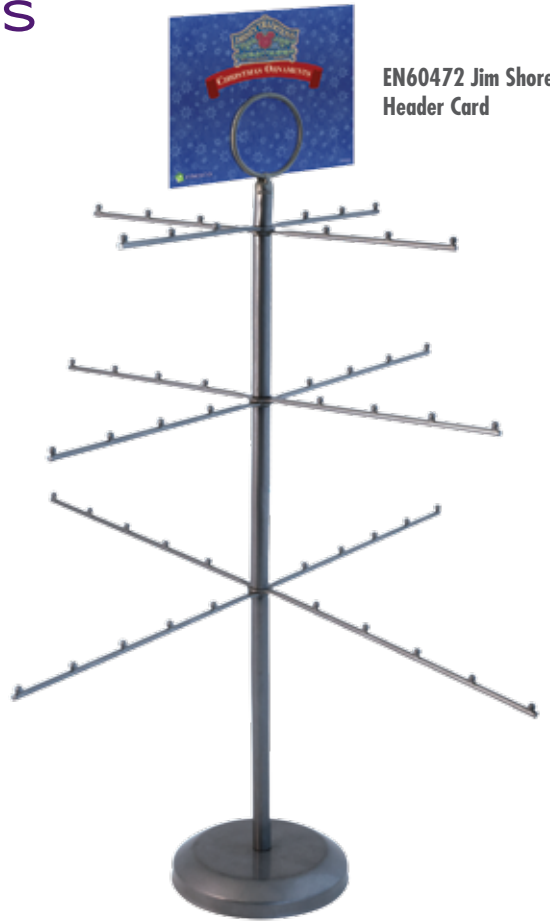

4051975 Candy Cane Caper (Chip 'n' Dale)
Height: 12.0cm 🎁

CHRISTMAS ACCESSORIES

**A27553 Eeyore
(Hanging Ornament)**
Height: 7.0cm 📦

**A27551 Pooh
(Hanging Ornament)**
Height: 9.0cm 📦

**A27552 Tigger
(Hanging Ornament)**
Height: 9.0cm 📦

A28361 Hanging Ornament Displayer
Height: 67.0cm

EN60472 Jim Shore
Header Card

**A28239 Sugar Coated
Mickey Mouse
(Hanging Ornament)**
Height: 10.0cm 📦

**A28240 Sugar Coated
Minnie Mouse
(Hanging Ornament)**
Height: 10.0cm 📦